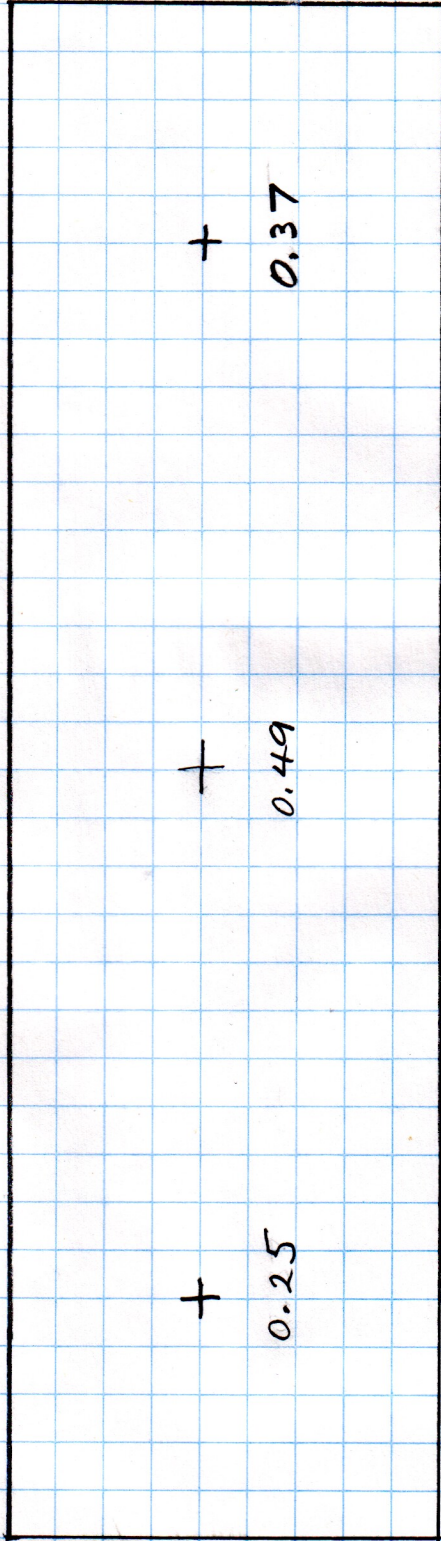

FRONT

PANEL

top

left

+  
0.35

+  
0.27

+  
0.27

tuning

display

volume

push  
button

holes are in inches.

W2LNX  
2010 Jan 31

LEFT

top

front

audio out  
audio in / PTT

W2LNX  
2018 Jan 31

BACK

top

left

+

0.25

+