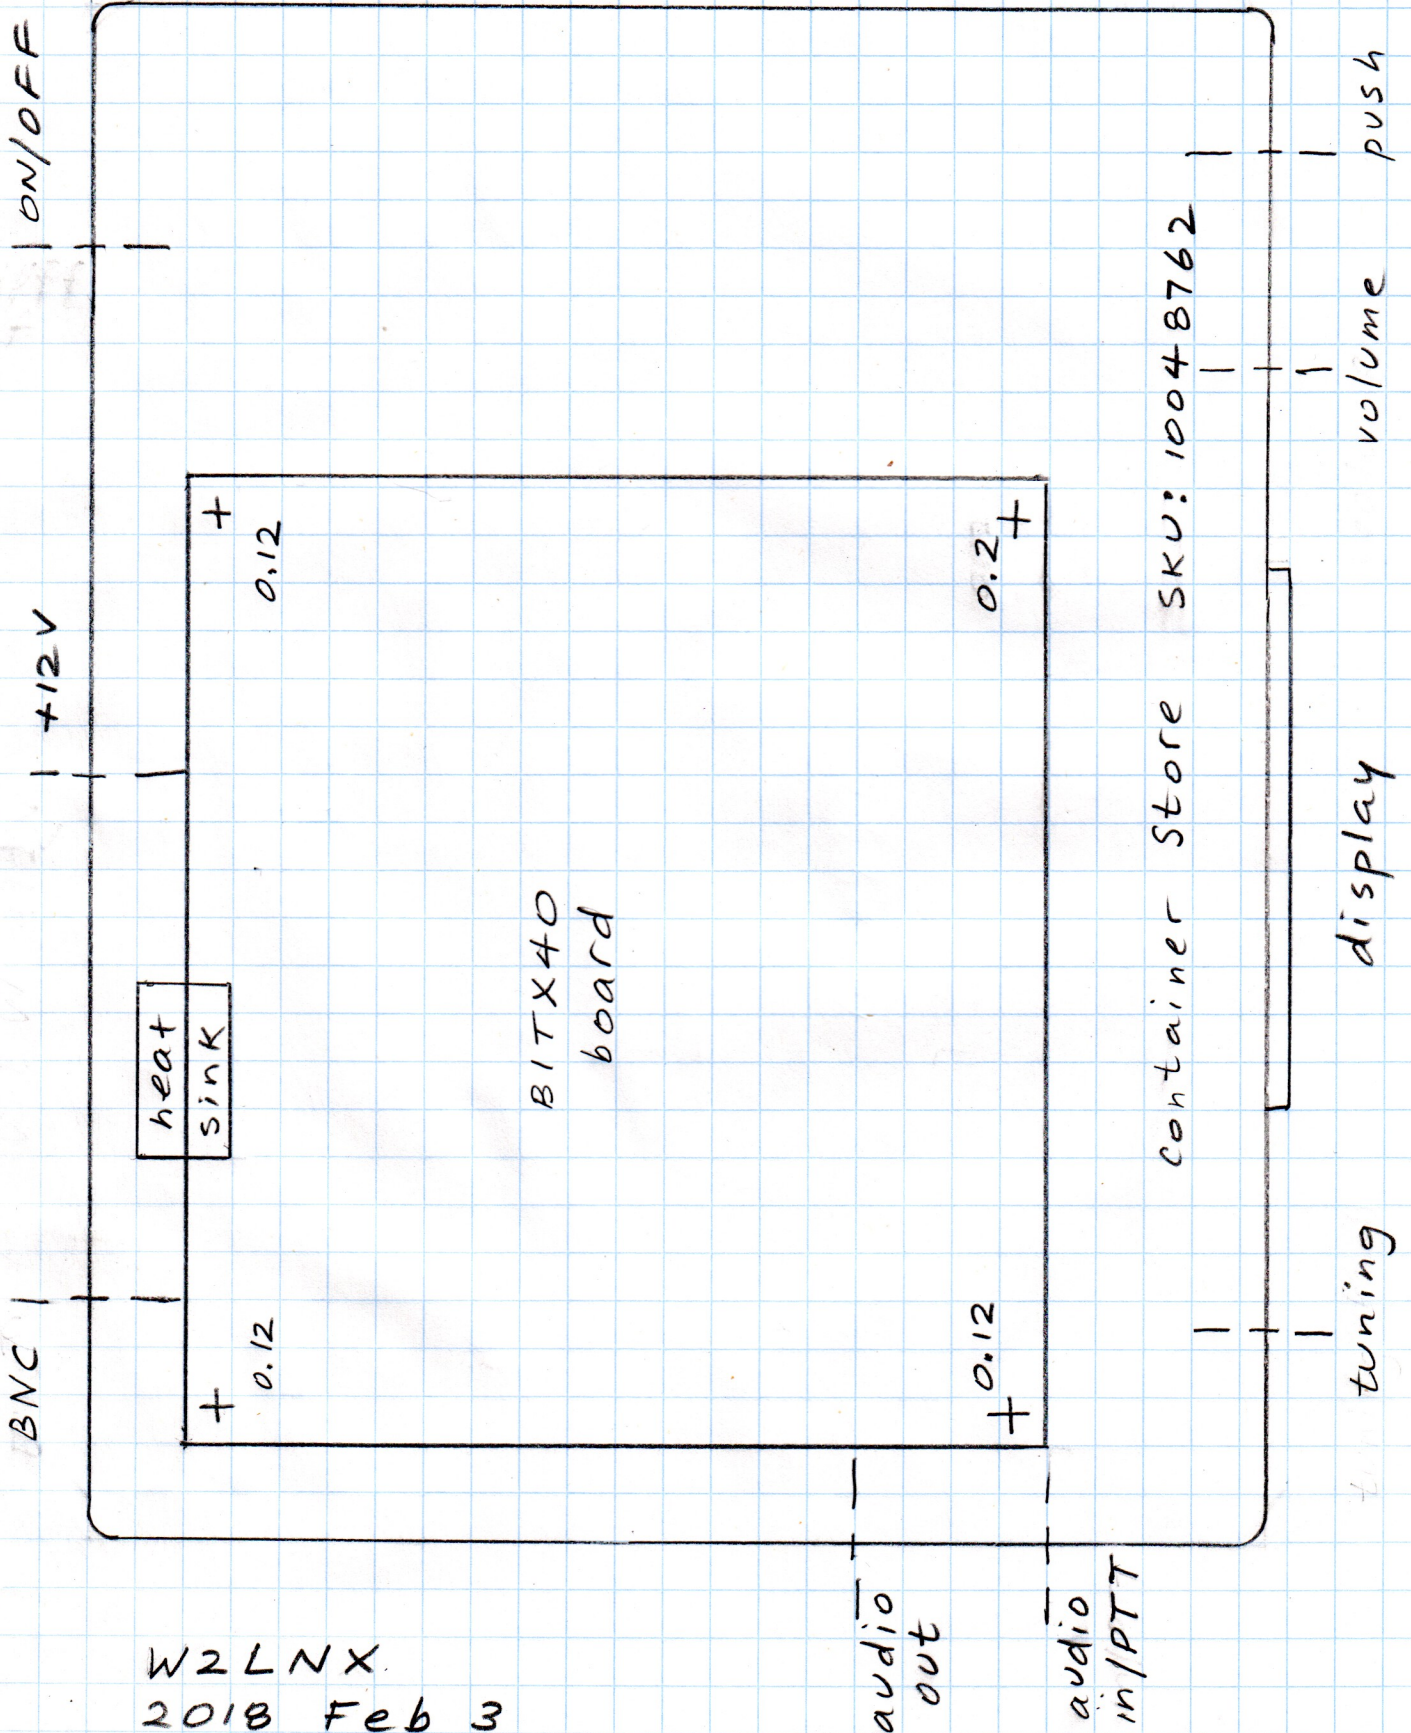

TOP VIEW

W2LNX
2018 Feb 3