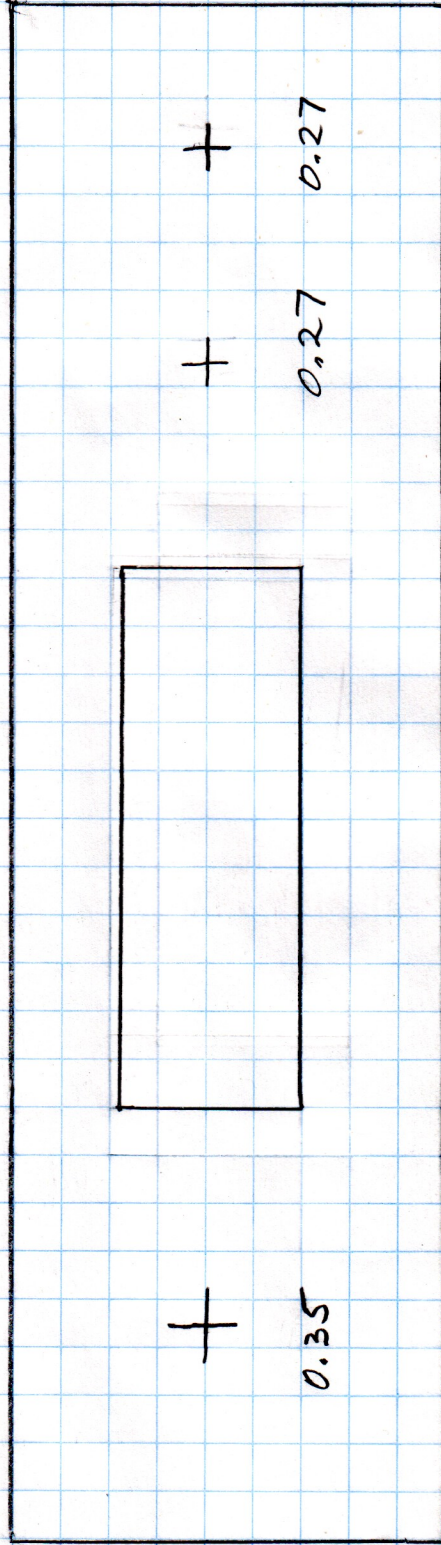

FRONT

PANEL

top

left

+  
0.35

+  
0.27

+  
0.27

tuning

display

volume

push  
button

holes are in inches.

W2LNX  
2010 Jan 31

LEFT

top

front